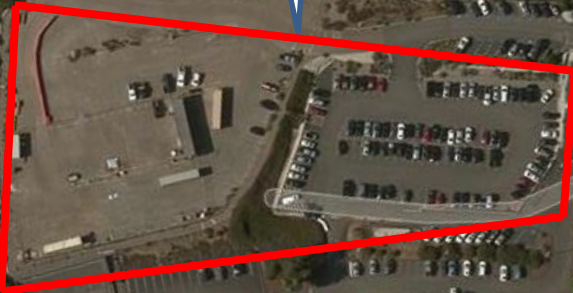

BLDG 56

BLDG 24A

BLDG 24B

BLDG 59

Main Gate

**Security
BLDG 61**

**Salerno Gate Exit
(Afterhours Only)**